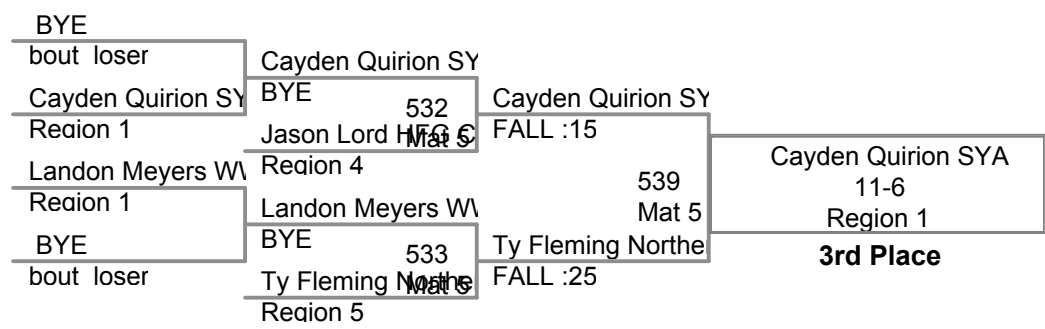

MDWAY.AM
6U

40 Lbs

45 Lbs

MDWAY.AM
6U

50 Lbs

MDWAY.AM
6U

55 Lbs

Avery Lipscomb SYA Region 1