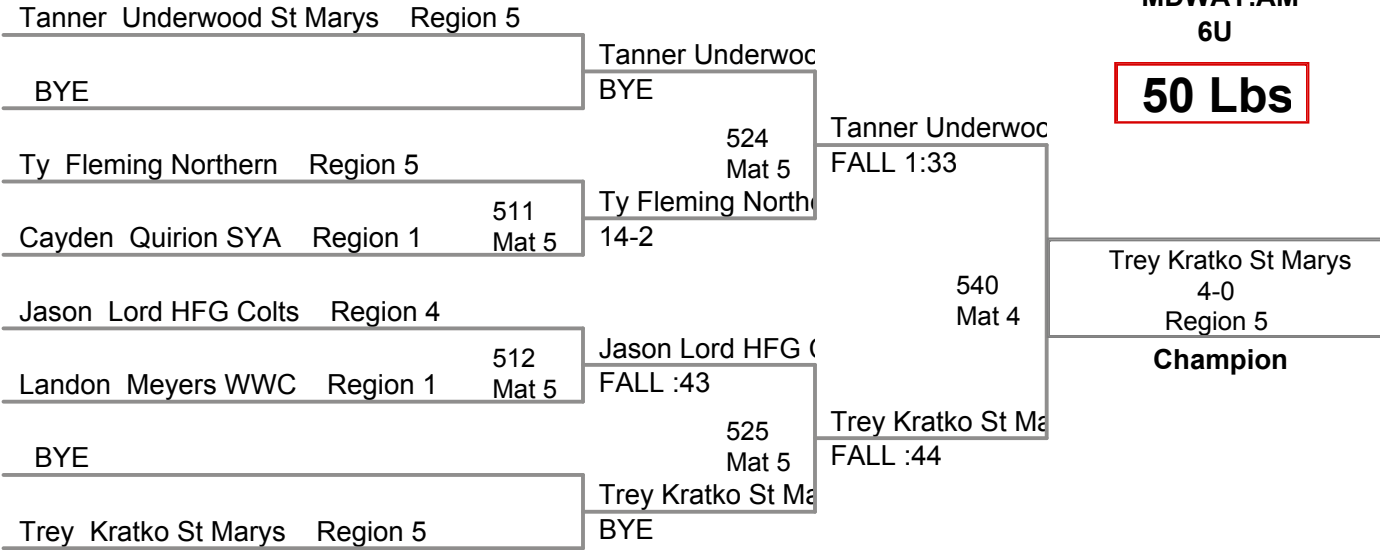

MDWAY.AM
6U

40 Lbs

45 Lbs

MDWAY.AM
6U

50 Lbs

MDWAY.AM
6U

55 Lbs

Avery Lipscomb SYA Region 1