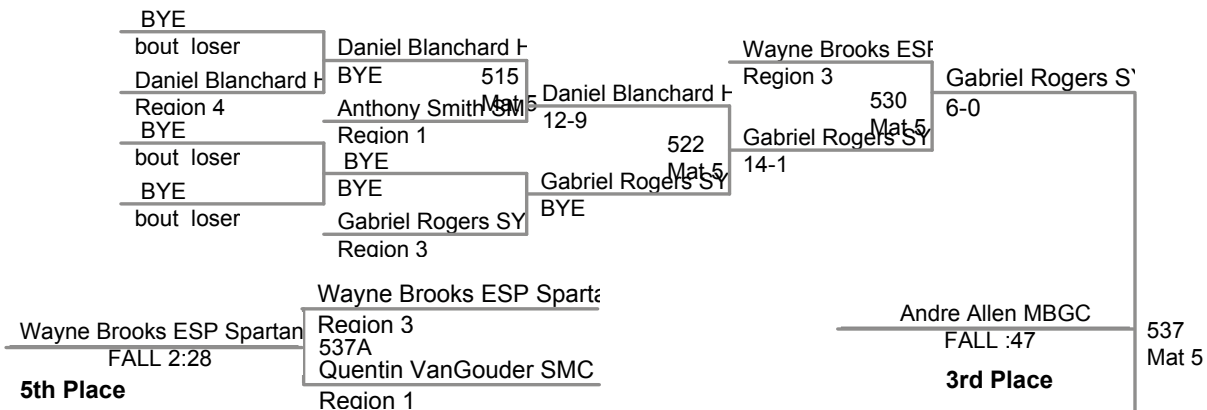

MDWAY.AM
6U

40 Lbs

45 Lbs

MDWAY.AM
6U

50 Lbs

MDWAY.AM
6U

55 Lbs

Avery Lipscomb SYA Region 1