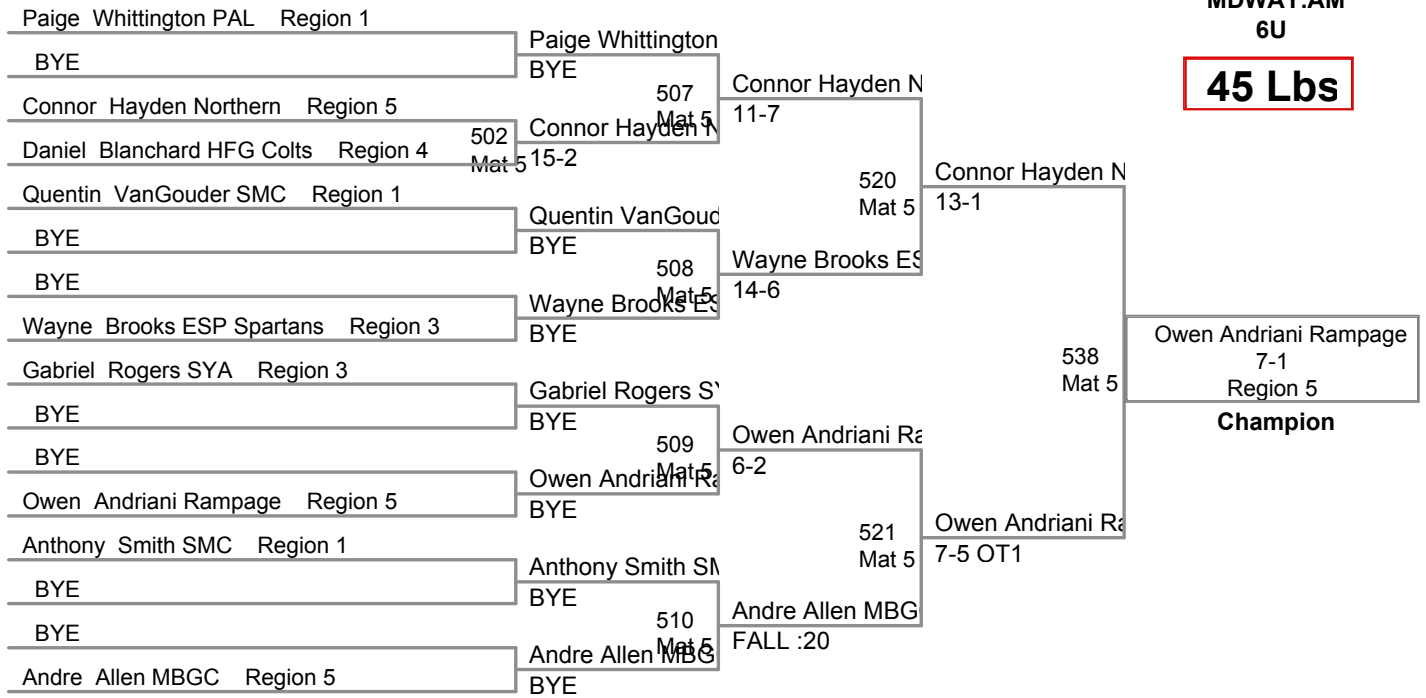

MDWAY.AM
6U

40 Lbs

45 Lbs

MDWAY.AM
6U

50 Lbs

MDWAY.AM
6U

55 Lbs

Avery Lipscomb SYA Region 1