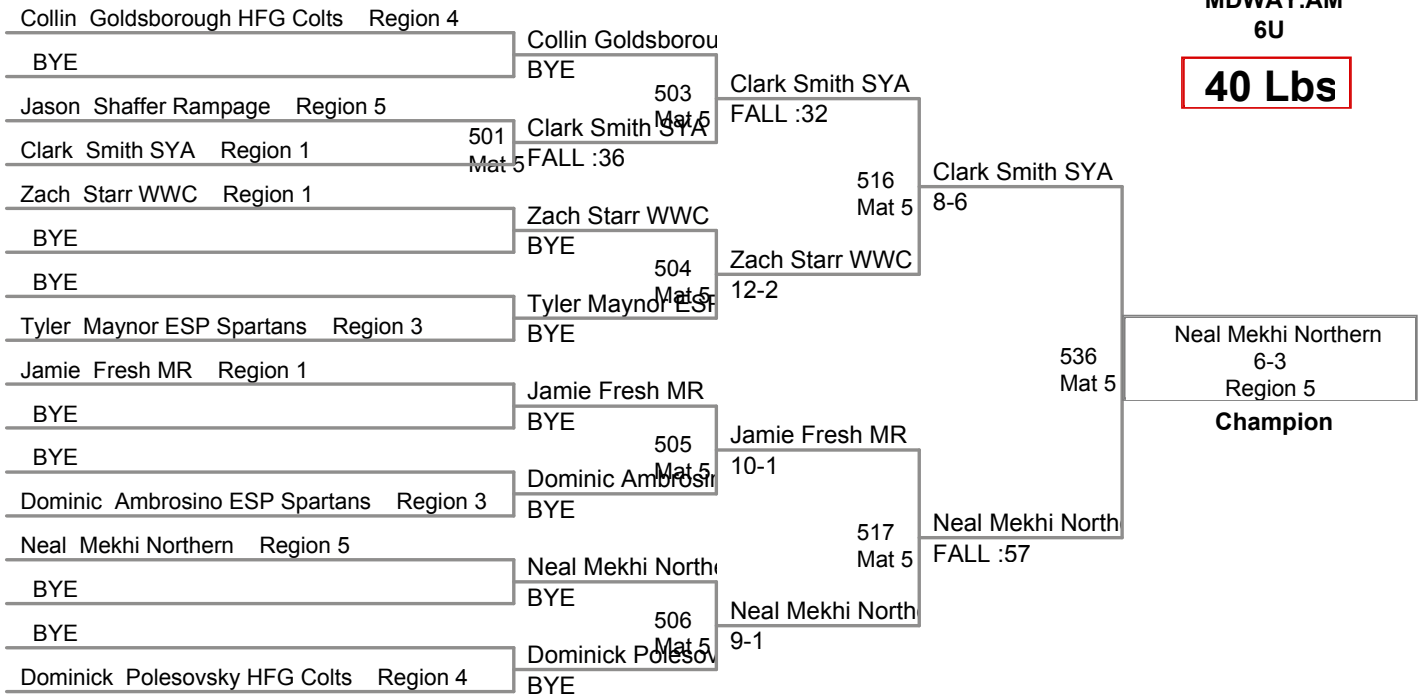

MDWAY.AM
6U

40 Lbs

45 Lbs

MDWAY.AM
6U

50 Lbs

MDWAY.AM
6U

55 Lbs

Avery Lipscomb SYA Region 1