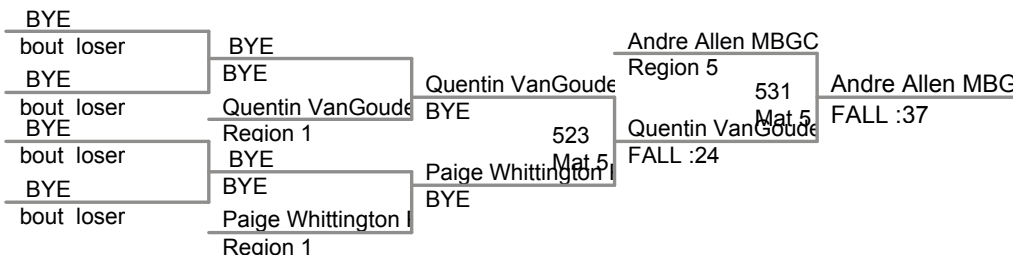

MDWAY.AM
6U

40 Lbs

45 Lbs

MDWAY.AM
6U

50 Lbs

MDWAY.AM
6U

55 Lbs

Avery Lipscomb SYA Region 1